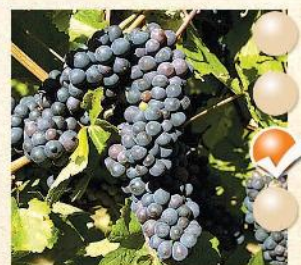

MERLOT NOIR
I KLONovi R3, R18, KT 9